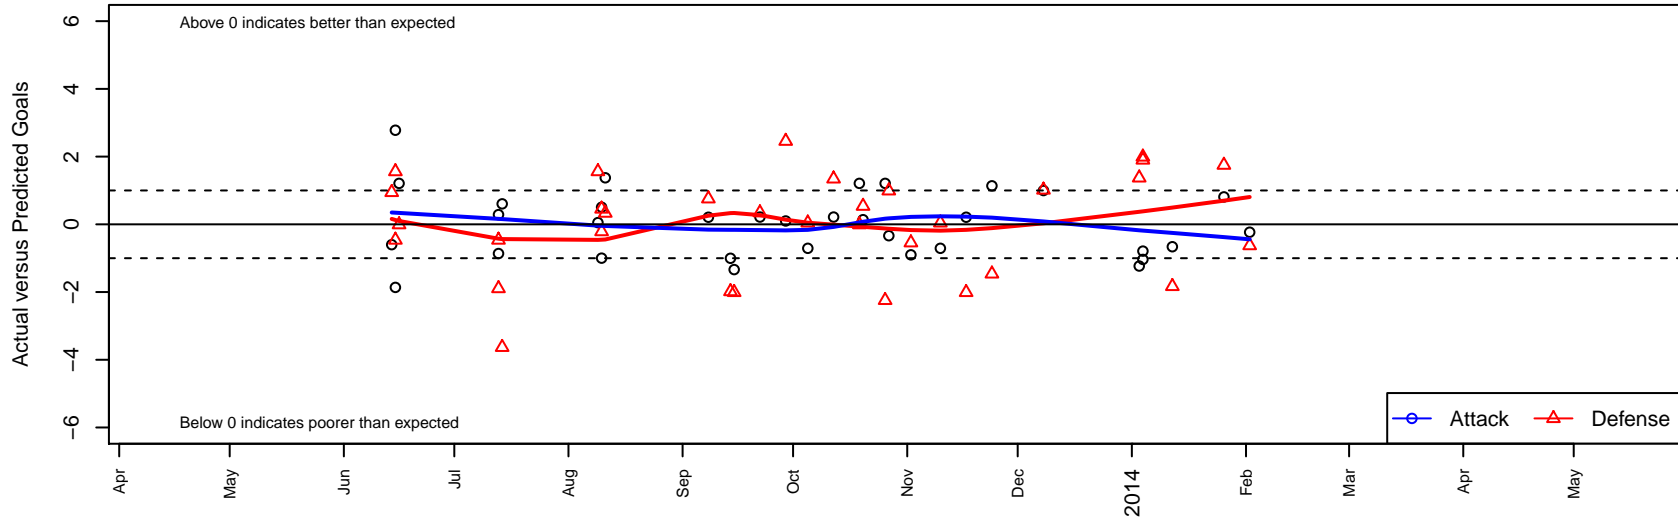

Harbor Premier Green B96

Harbor FC
 Gig Harbor, WA
 B96 total strength=1572
 attack=15.93 defense=13.2
 fall league = RCL B96 Div 2
 notes= Madden 2013
 alt names used:
 70-Harbor Premier B96
 HARBOR PREMIER B96 (WA)
 Harbor Premier B96 Green A
 Harbor Premier B96
 Harbor Premier B96' Green

Venues played:
 Rainier Challenge Copa U17
 Nike Crossfire Challenge Gold U17
 Mt Hood Challenge BU17 HS Premier-Gold
 RCL B96 Div 2
 PacNW Winter Classic Premier U17
 Challenge Cup B96

Harbor Premier Green B96
 Dots are actual minus expected GF (blue circles) and GA (red triangles).
 Blue line is smoothed change in attack strength. Red is smoothed change in defense strength.